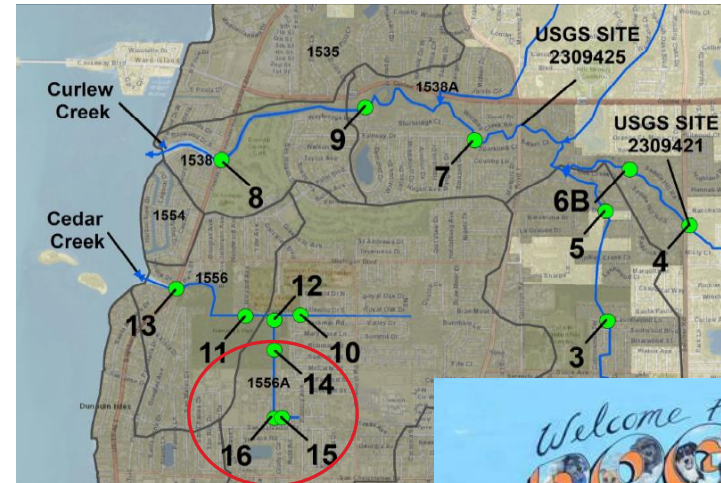

# Dunedin's Stormwater Pet Waste Outreach

- Targeted and proactive outreach approach
  - Water quality monitoring
  - Bacteria sources are wide-ranging
- Dog-friendly community
  - 13 dog businesses
  - Dog-friendly restaurants and cafes
  - Dog parks & beaches
- PSA is a reminder for pet owners