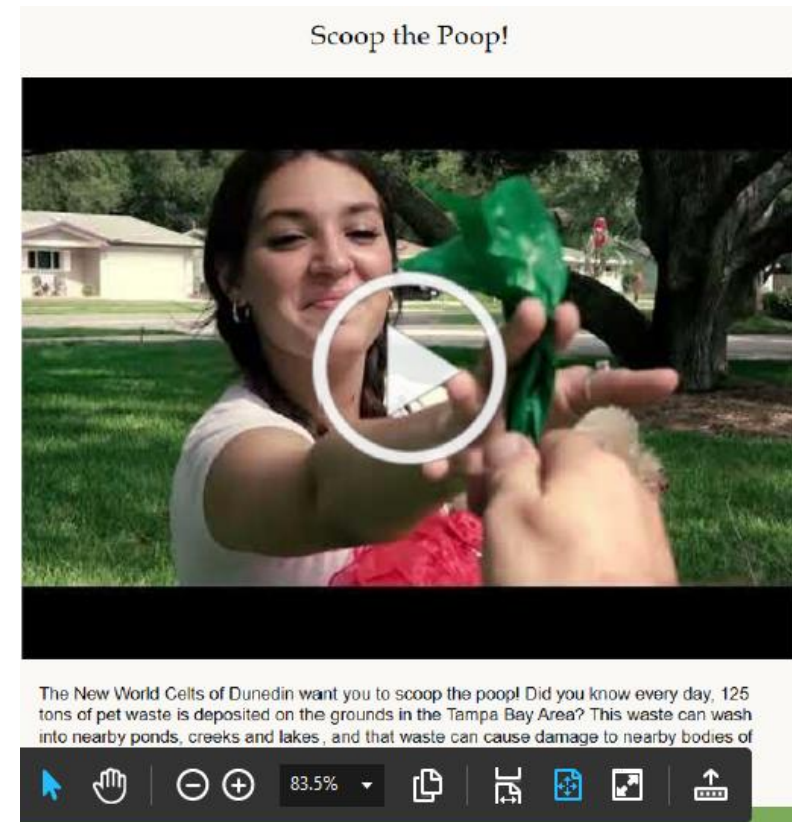

The Results & Takeaways

- FOX 13 interviewed us on our Scoop the Poop PSA
- Reached over 2k people
- Meets compliance with our MS4 stormwater permit/ TMDL assessment
- Strong relationships work
- Waiting on August water quality monthly report